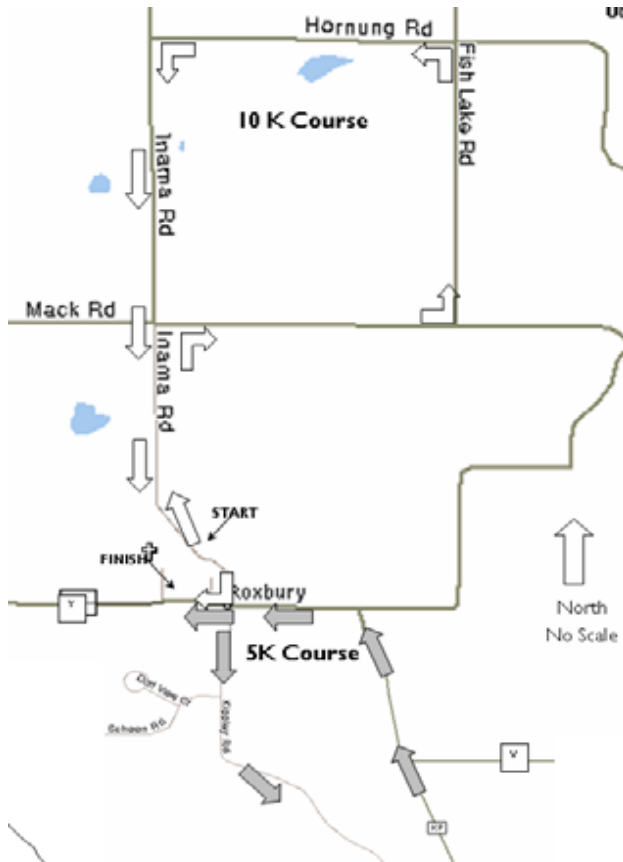

Enjoy a peaceful morning in the scenic countryside. Walkers and runners alike enjoy the gently rolling hills and beautiful rural setting.

NONPROFIT ORG
U.S. POSTAGE
PAID
PERMIT NO. 14
PRAIRIE DU SAC WI
53578

5K & 10K Course Map

Sauk Prairie Memorial Hospital Foundation
80 First Street
Prairie du Sac WI 53578

7th Annual Roxbury Rural Run

5K Walk/Run
10K Run
Kids Country Mile
Half Pint Half Mile

Saturday, May 1, 2010